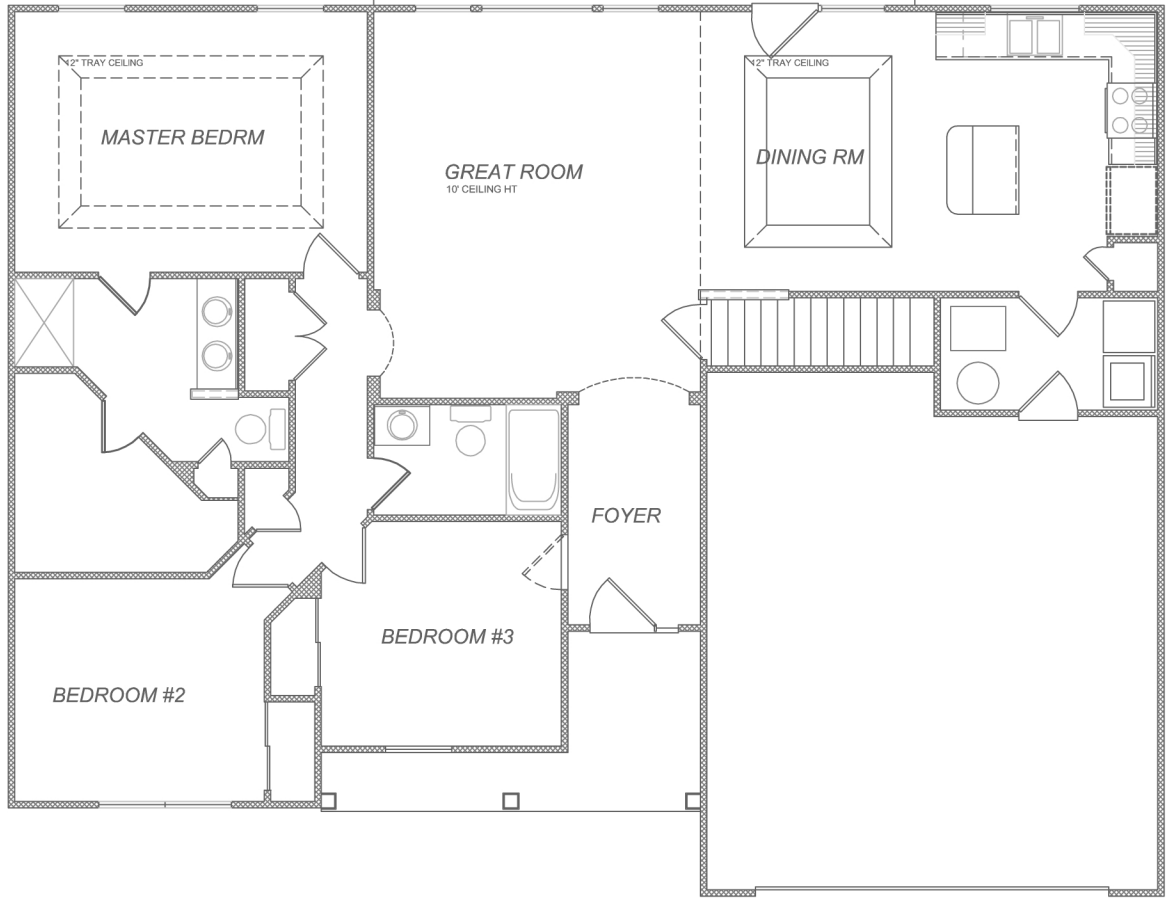

COVERED PATIO

COOLIDGE

FOX KHD